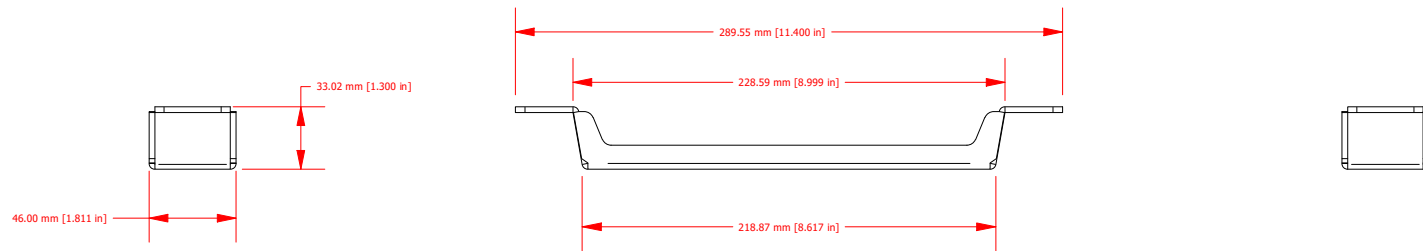

DRAWN D'Gooch	DATE 3/10/2023	TITLE COLORADO PXL Curve 12
------------------	-------------------	--------------------------------

CHAUVET
PROFESSIONAL

© Chauvet & Sons, LLC (2023)
All Product specifications and dimensions are
subject to change without notice

SCALE: 1 / 12

DRAWN D'Gooch	DATE 3/10/2023	TITLE COLORADO PXL Curve 12
		
© Chauvet & Sons, LLC (2023) All Product specifications and dimensions are subject to change without notice		
SCALE: 1 / 4		