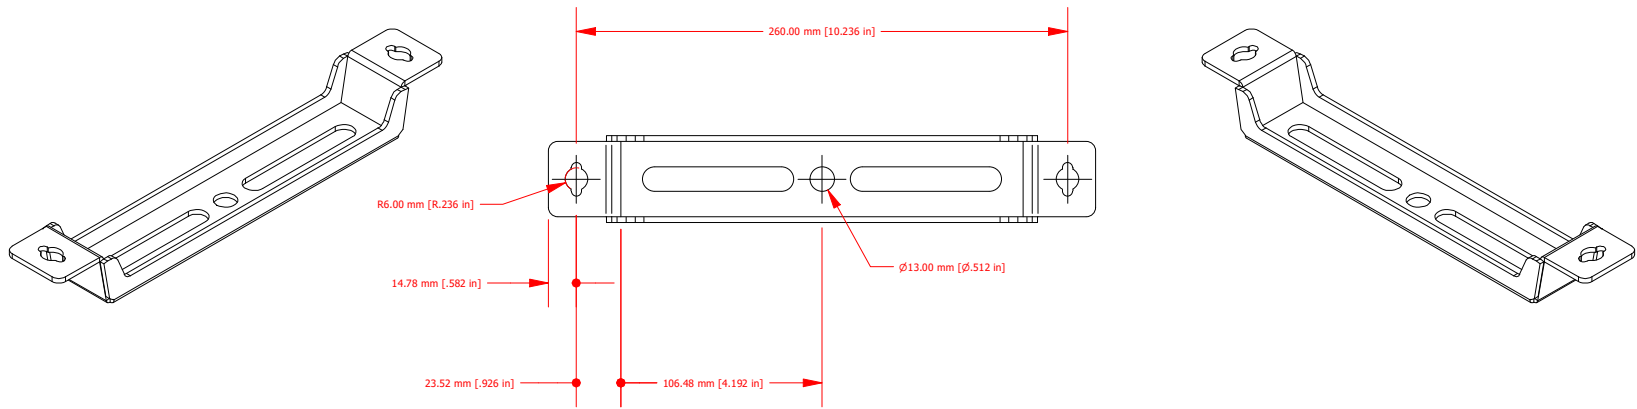

DRAWN D'Gooch	DATE 3/10/2023	TITLE COLORADO PXL Curve 12
------------------	-------------------	--------------------------------

CHAUVET
PROFESSIONAL

© Chauvet & Sons, LLC (2023)
All Product specifications and dimensions are
subject to change without notice

SCALE: 1 / 12

DRAWN D'Gooch	DATE 3/10/2023	TITLE COLORADO PXL Curve 12
		
© Chauvet & Sons, LLC (2023) All Product specifications and dimensions are subject to change without notice		
SCALE: 1 / 4		