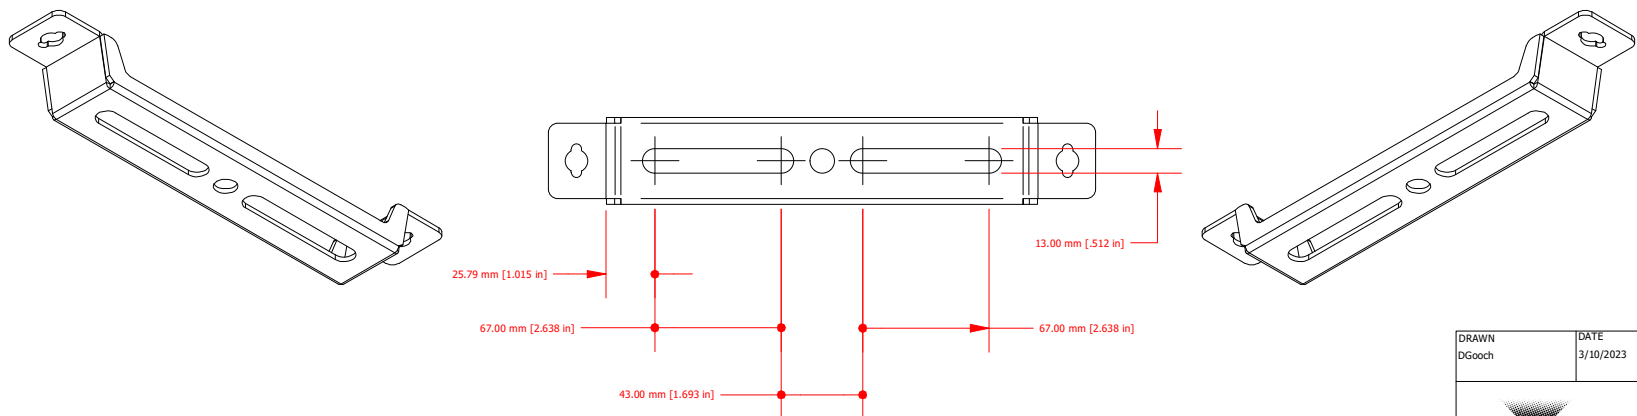

DRAWN D'Gooch	DATE 3/10/2023	TITLE COLORADO PXL Curve 12
------------------	-------------------	--------------------------------

CHAUVET
PROFESSIONAL

© Chauvet & Sons, LLC (2023)
All Product specifications and dimensions are
subject to change without notice

SCALE: 1 / 12

DRAWN D'Gooch	DATE 3/10/2023	TITLE COLORADO PXL Curve 12
		
© Chauvet & Sons, LLC (2023) All Product specifications and dimensions are subject to change without notice		
SCALE: 1 / 4		